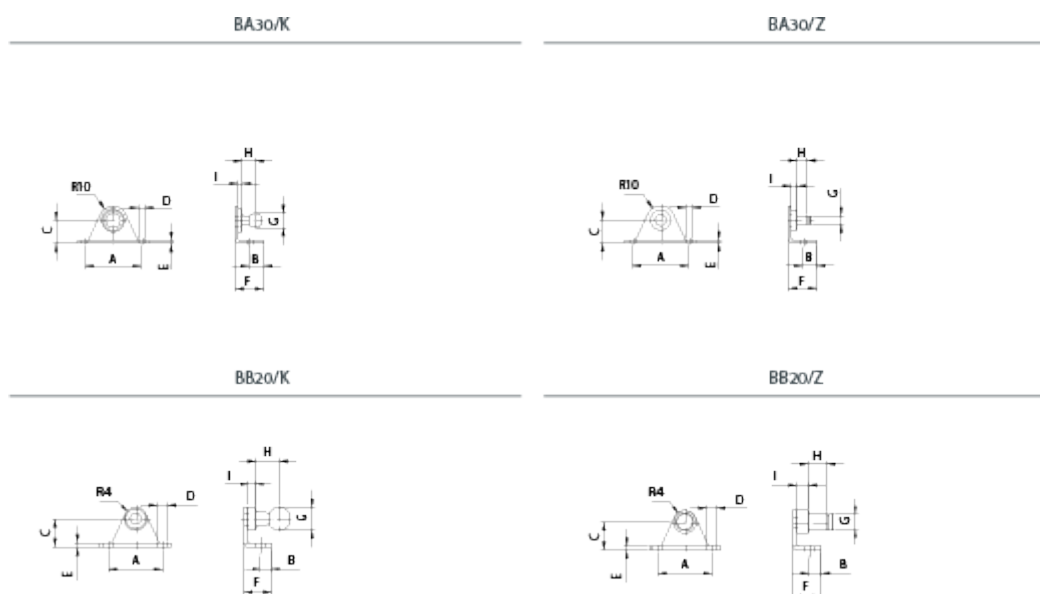

Data Sheet

Article number: 04HBB20K08

Description: Stabilus Industry Line Side bracket, angular Steel
Type BB20K08 M8

Measures

A = 19
B = 4.25
C = 10
D = 3.4
E = 1.5
F = 10
G = 8
H = 8

I = 3
Stability = 180 N